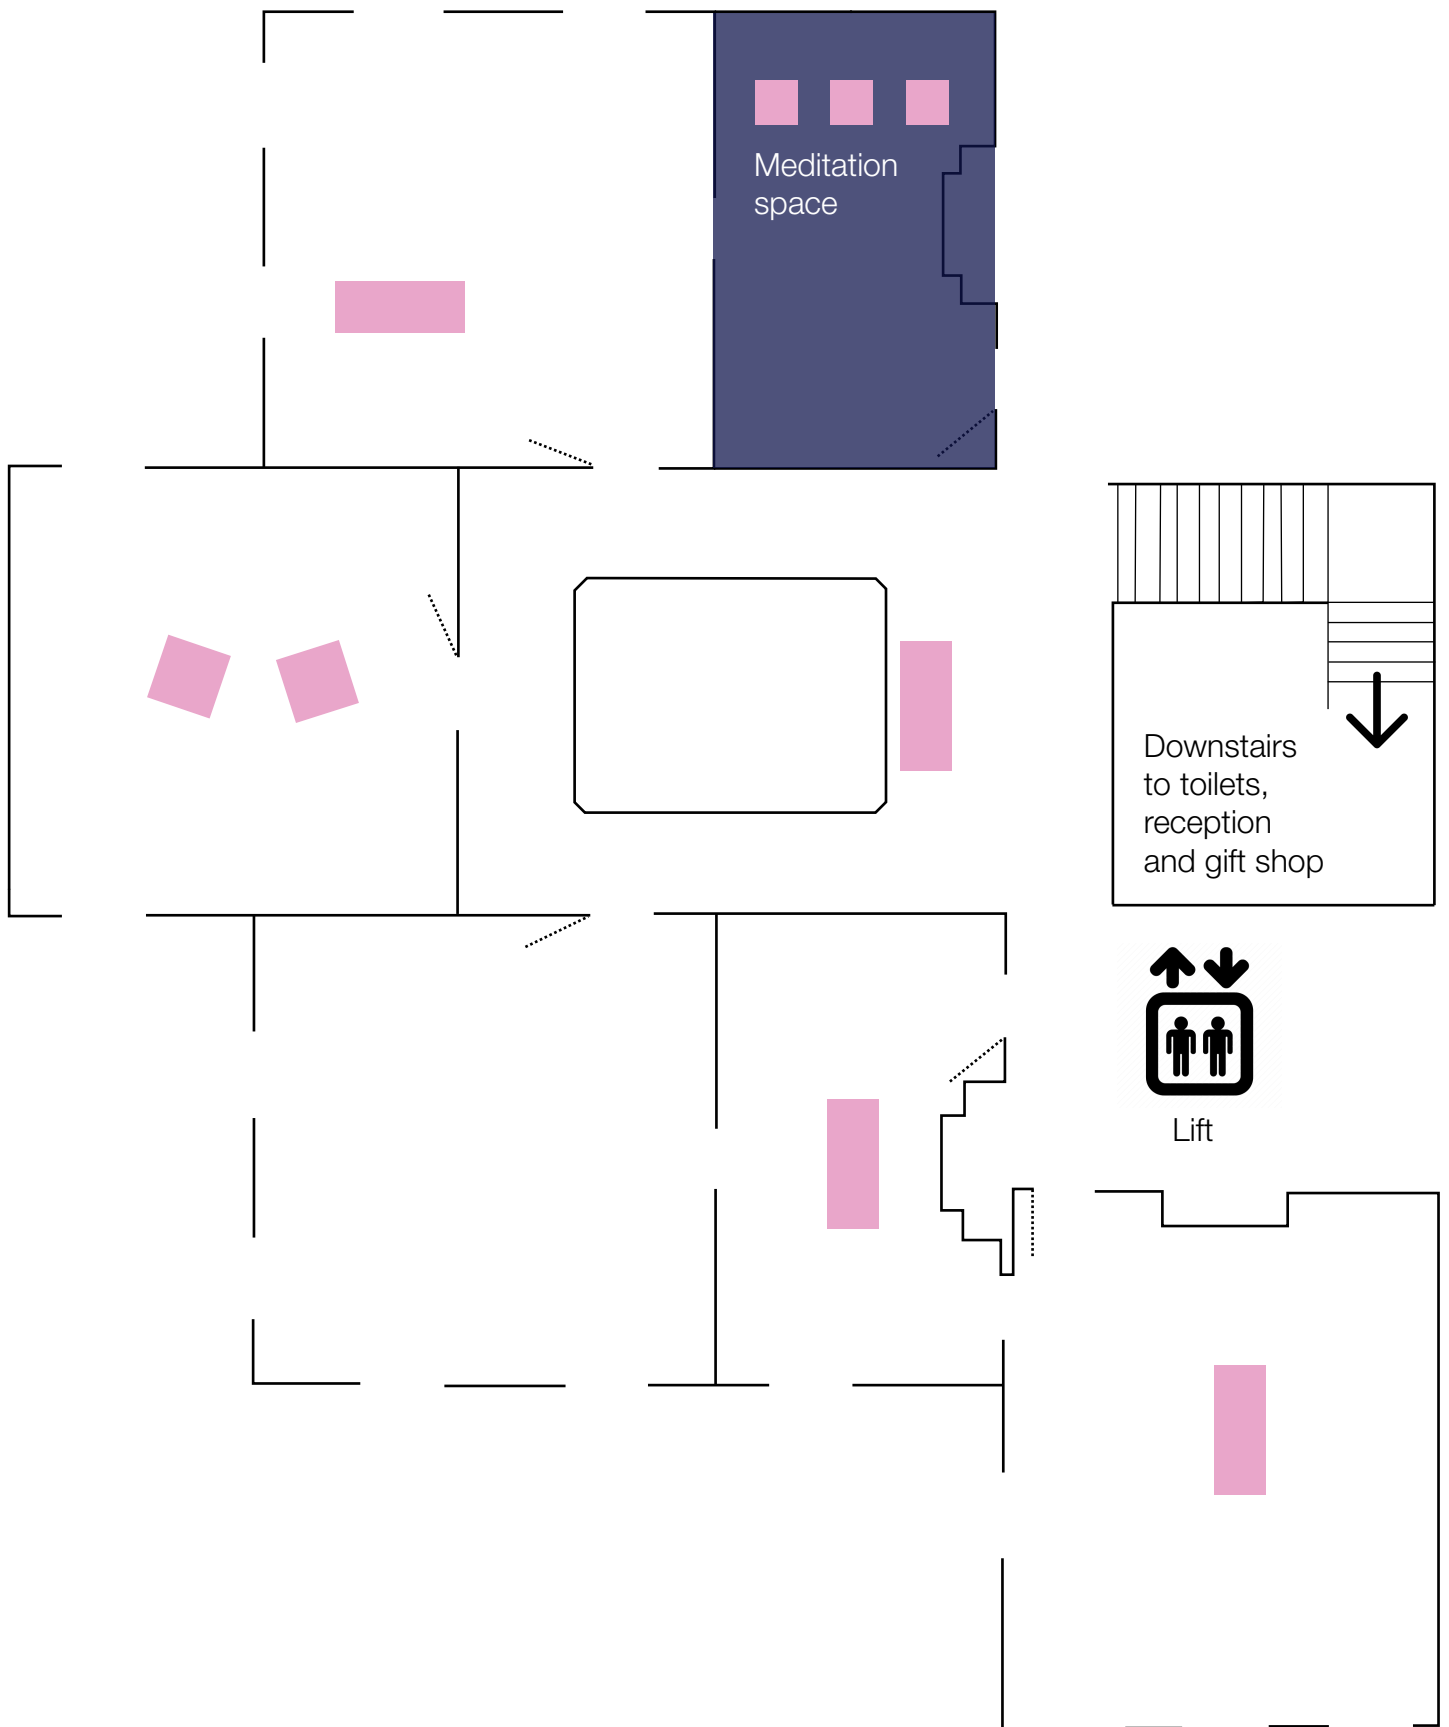

SENSORY MAP

William Robinson: Nocturne exhibition

DARKER SPACE

SEATING