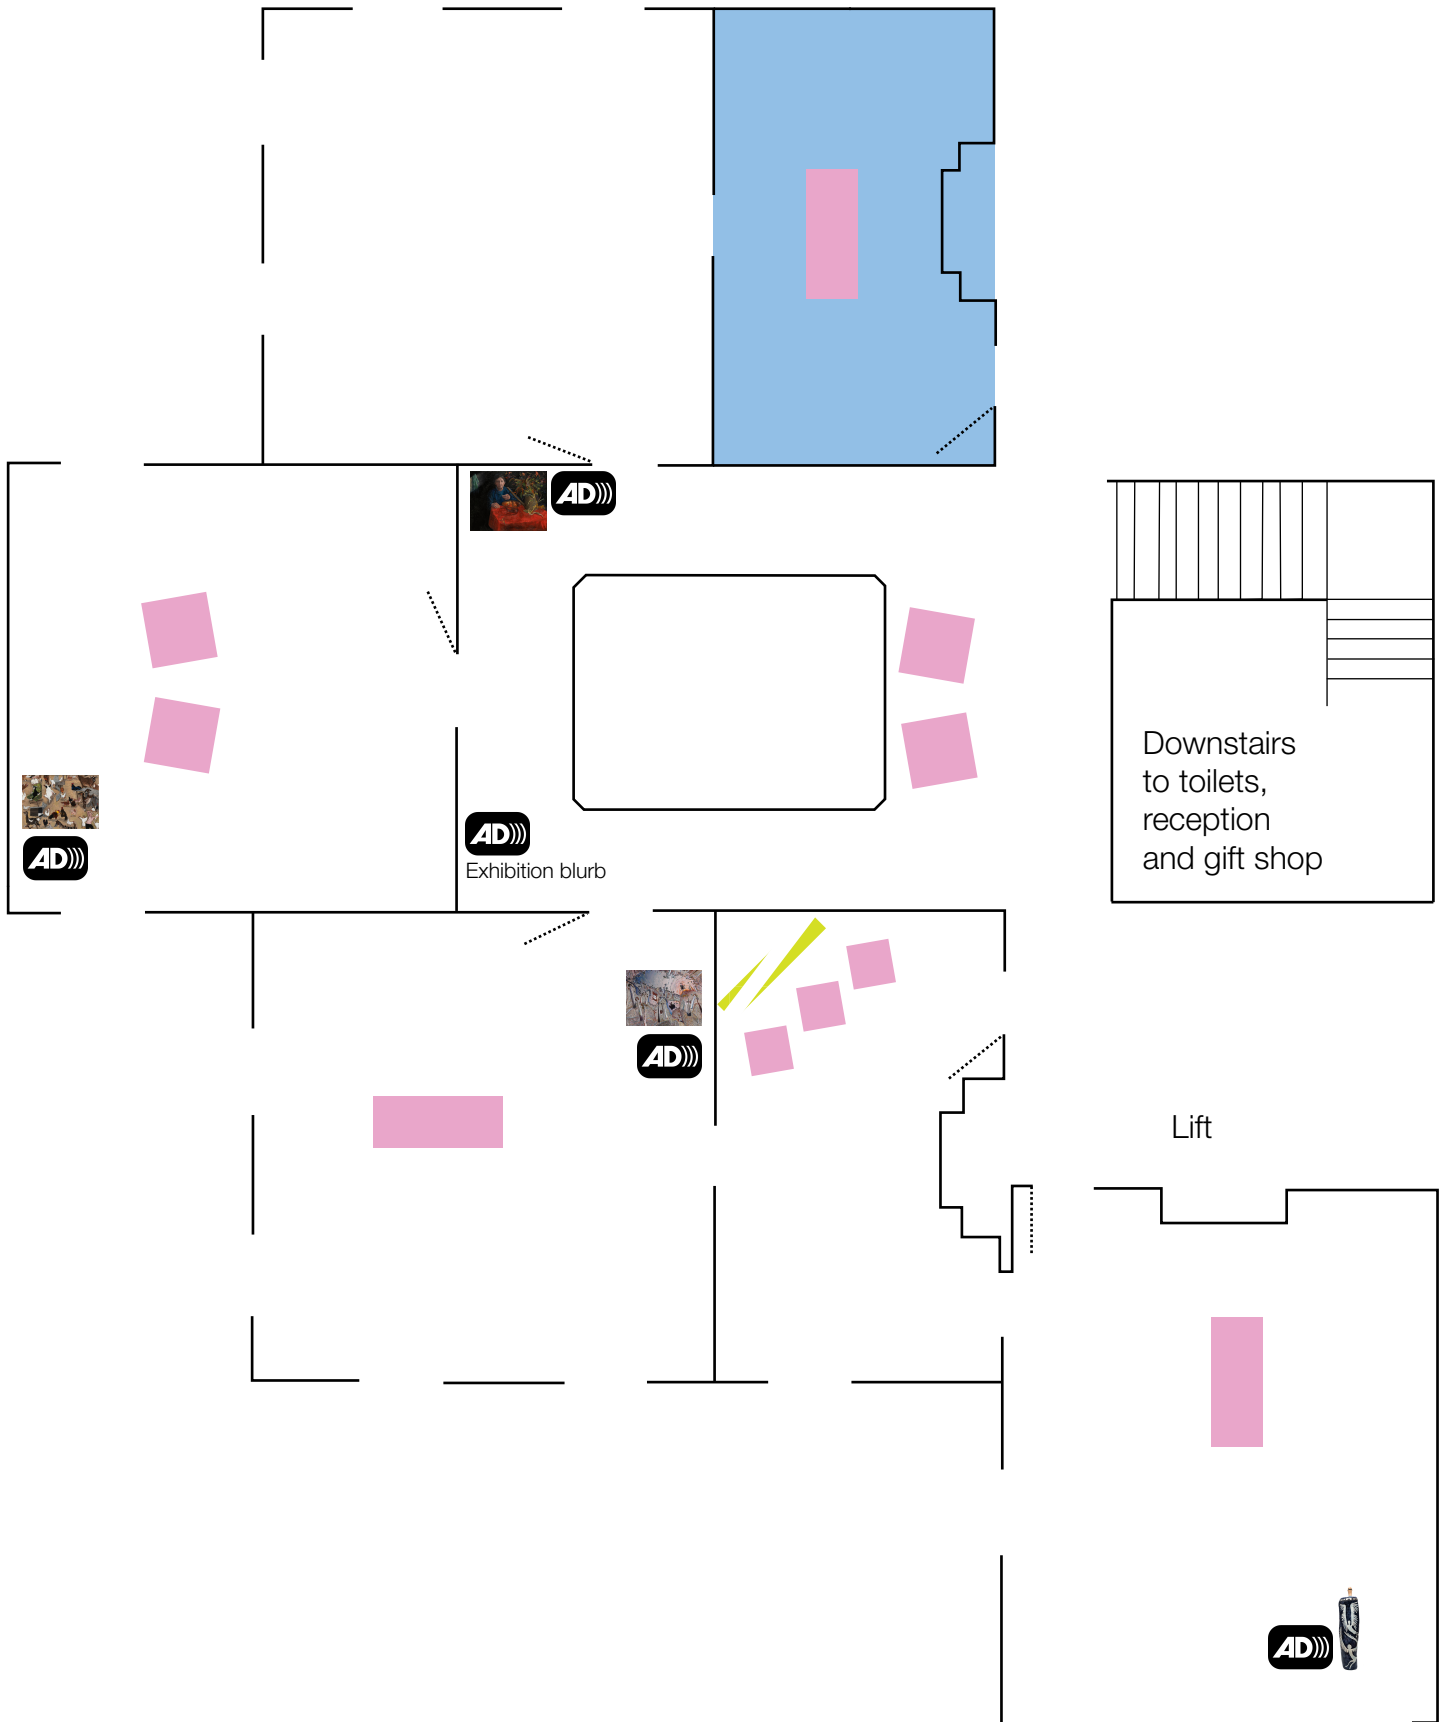

SENSORY MAP

Love in Life & Art exhibition

SEATING

MOVING IMAGE, LIGHT AND/OR SOUND

QUIETER SPACE

AUDIO DESCRIBED ARTWORK